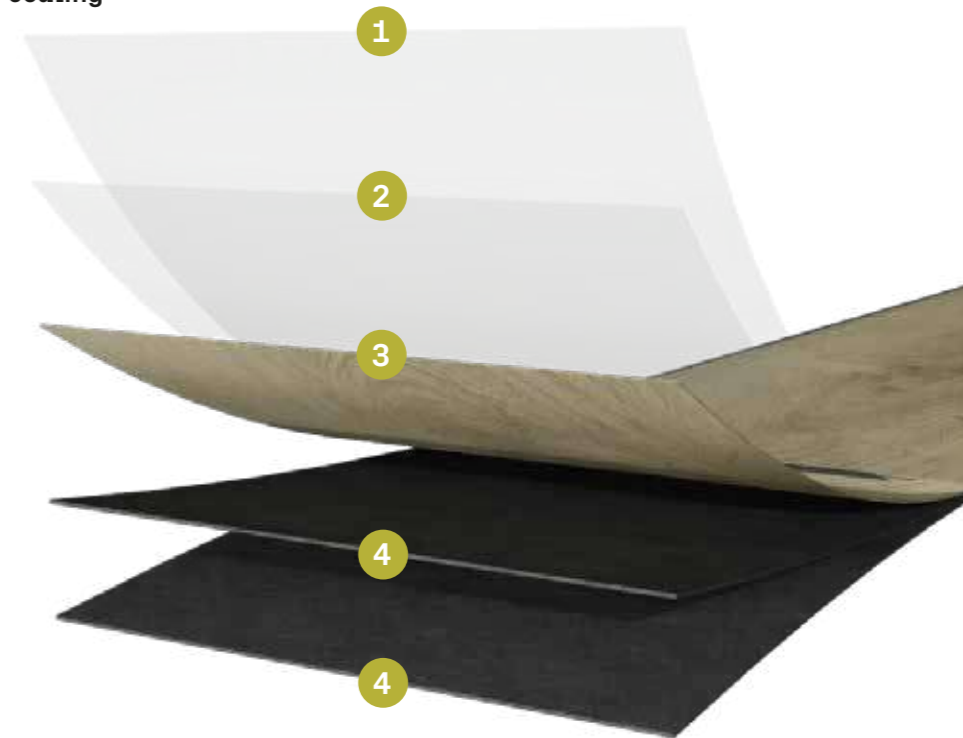

FOR PROFESSIONAL GLUE-DOWN INSTALLATION

Pro

- 1 Transparent, hard-wearing PU-coating
- 2 Transparent wear layer with embossed structure
- 3 Printed decor layer
- 4 Double LVT middle layer

THE 3-IN-1 SYSTEM